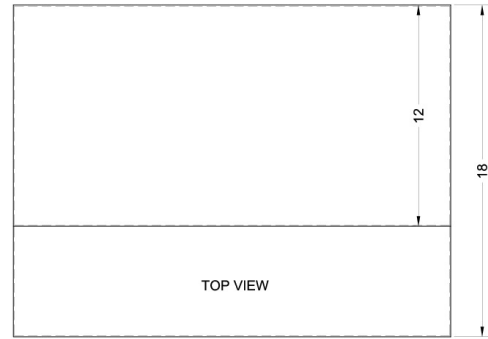

HSHELL30WH

5" x 30" x 18" (H x W x D)

30" wide shell hood in white

Highlights:

30" wide shell hood to match 30" ranges

White finish and contemporary styling

Made in the USA

Product Features:

No electrical components	Shell hoods do not include light or fan
White finish	Black and stainless steel shell hoods also available
30 inch width	Designed to match 30 inch ranges; also available in 20, 24, and 36 inch widths
Made in the USA	Solidly constructed for years of use
More sizes available	Additional sizes can be specially ordered (minimums apply)

HSHELL30WH Specifications:

Overview	
Height of Cabinet	5.0" (13 cm)
Width	30.0" (76 cm)
Depth	18.0" (46 cm)
Cabinet	White
Weight	10.0 lbs. (5 kg)
Shipping Weight	15.5 lbs. (7 kg)
Parts & Labor Warranty	1 Year
UPC	761101077444

MODEL NO.	WIDTH
SHELL20	19 7/8"
SHELL24	23 7/8"
SHELL30	29 7/8"
SHELL36	35 7/8"
SHELL42SS	41 7/8"
SHELL48SS	47 7/8"