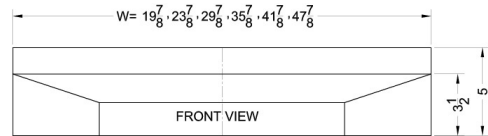

HSHELL30WH

5" x 30" x 18" (H x W x D)

30" wide shell hood in white

Highlights:

30" wide shell hood to match 30" ranges

White finish and contemporary styling

Made in the USA

Product Features:

No electrical components	Shell hoods do not include light or fan
White finish	Black and stainless steel shell hoods also available
30 inch width	Designed to match 30 inch ranges; also available in 20, 24, and 36 inch widths
Made in the USA	Solidly constructed for years of use
More sizes available	Additional sizes can be specially ordered (minimums apply)

HSHELL30WH Specifications:

Overview	
Height of Cabinet	5.0" (13 cm)
Width	30.0" (76 cm)
Depth	18.0" (46 cm)
Cabinet	White
Weight	10.0 lbs. (5 kg)
Shipping Weight	15.5 lbs. (7 kg)
Parts & Labor Warranty	1 Year
UPC	761101077444

MODEL NO.	WIDTH
SHELL20	19 7/8"
SHELL24	23 7/8"
SHELL30	29 7/8"
SHELL36	35 7/8"
SHELL42SS	41 7/8"
SHELL48SS	47 7/8"