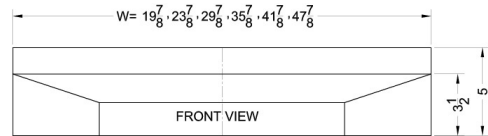

# HSHELL30BK

5" x 30" x 18" (H x W x D)

30" wide shell hood in black

### Product Features:

No electrical components	Shell hoods do not include light or fan
30 inch width	Designed to match 30 inch ranges; also available in 20, 24, and 36 inch widths
Black finish	White and stainless steel shell hoods also available in same size
Made in the USA	Solidly constructed for years of use
More sizes available	Additional sizes can be specially ordered (minimums apply)

## HSHELL30BK Specifications:

Overview	
Height of Cabinet	5.0" (13 cm)
Width	30.0" (76 cm)
Depth	18.0" (46 cm)
Cabinet	Black
Weight	10.0 lbs. (5 kg)
Parts & Labor Warranty	1 Year
UPC	761101088884

MODEL NO.	WIDTH
SHELL20	19 7/8"
SHELL24	23 7/8"
SHELL30	29 7/8"
SHELL36	35 7/8"
SHELL42SS	41 7/8"
SHELL48SS	47 7/8"