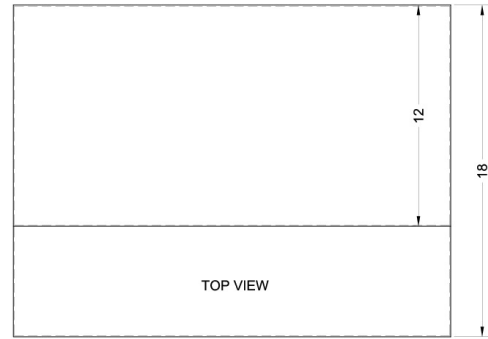

# HSHELL30BK

5" x 30" x 18" (H x W x D)

30" wide shell hood in black

### Highlights:

Made in the USA

30" wide shell hood to match 30" ranges

Black finish and contemporary styling

### Product Features:

No electrical components	Shell hoods do not include light or fan
30 inch width	Designed to match 30 inch ranges; also available in 20, 24, and 36 inch widths
Black finish	White and stainless steel shell hoods also available in same size
Made in the USA	Solidly constructed for years of use
More sizes available	Additional sizes can be specially ordered (minimums apply)

## HSHELL30BK Specifications:

Overview	
Height of Cabinet	5.0" (13 cm)
Width	30.0" (76 cm)
Depth	18.0" (46 cm)
Cabinet	Black
Weight	10.0 lbs. (5 kg)
Parts & Labor Warranty	1 Year
UPC	761101088884

MODEL NO.	WIDTH
SHELL20	19 7/8"
SHELL24	23 7/8"
SHELL30	29 7/8"
SHELL36	35 7/8"
SHELL42SS	41 7/8"
SHELL48SS	47 7/8"