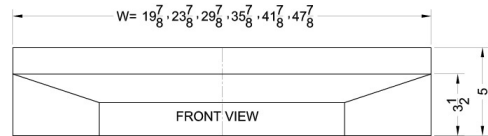

Shell30Q

5" x 30" x 18" (H x W x D)

30" wide shell hood in bisque

Highlights:

30" wide shell hood to match 30" ranges

Bisque finish and contemporary styling

Made in the USA

Product Features:

No electrical components	Shell hoods do not include light or fan
30 inch width	Designed to match 30 inch ranges; also available in 20, 24, and 36 inch widths
Bisque finish	White, black, and stainless steel shell hoods also available in same size
Made in the USA	Solidly constructed for years of use
More sizes available	Additional sizes can be specially ordered (minimums apply)

Shell30Q Specifications:

Overview	
Height of Cabinet	5.0" (13 cm)
Width	30.0" (76 cm)
Depth	18.0" (46 cm)
Cabinet	Bisque
Weight	10.0 lbs. (5 kg)
Shipping Weight	12.0 lbs. (5 kg)
Parts & Labor Warranty	1 Year
UPC	761101019963

MODEL NO.	WIDTH
SHELL20	19 7/8"
SHELL24	23 7/8"
SHELL30	29 7/8"
SHELL36	35 7/8"
SHELL42SS	41 7/8"
SHELL48SS	47 7/8"