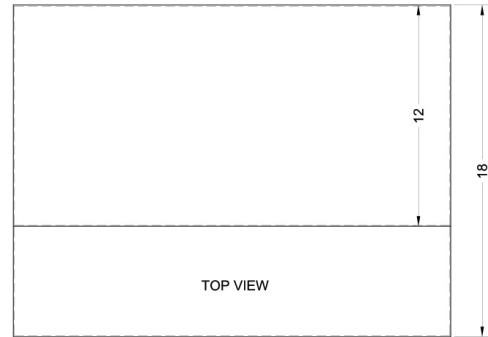

Shell30Q

5" x 30" x 18" (H x W x D)

30" wide shell hood in bisque

Highlights:

30" wide shell hood to match 30" ranges

Bisque finish and contemporary styling

Made in the USA

Product Features:

No electrical components	Shell hoods do not include light or fan
30 inch width	Designed to match 30 inch ranges; also available in 20, 24, and 36 inch widths
Bisque finish	White, black, and stainless steel shell hoods also available in same size
Made in the USA	Solidly constructed for years of use
More sizes available	Additional sizes can be specially ordered (minimums apply)

Shell30Q Specifications:

Overview	
Height of Cabinet	5.0" (13 cm)
Width	30.0" (76 cm)
Depth	18.0" (46 cm)
Cabinet	Bisque
Weight	10.0 lbs. (5 kg)
Shipping Weight	12.0 lbs. (5 kg)
Parts & Labor Warranty	1 Year
UPC	761101019963

MODEL NO.	WIDTH
SHELL20	19 7/8"
SHELL24	23 7/8"
SHELL30	29 7/8"
SHELL36	35 7/8"
SHELL42SS	41 7/8"
SHELL48SS	47 7/8"