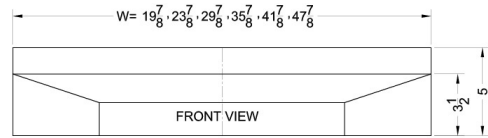

# Shell30B

5" x 30" x 18" (H x W x D)

30" wide shell hood in black

### Product Features:

No electrical components	Shell hoods do not include light or fan
30 inch width	Designed to match 30 inch ranges; also available in 20, 24, and 36 inch widths
Black finish	White, bisque, and stainless steel shell hoods also available in same size
Made in the USA	Solidly constructed for years of use
More sizes available	Additional sizes can be specially ordered (minimums apply)

## Shell30B Specifications:

Overview	
Height of Cabinet	5.0" (13 cm)
Width	30.0" (76 cm)
Depth	18.0" (46 cm)
Cabinet	Black
Weight	10.0 lbs. (5 kg)
Shipping Weight	15.5 lbs. (7 kg)
Parts & Labor Warranty	1 Year
UPC	761101008059

MODEL NO.	WIDTH
SHELL20	19 7/8"
SHELL24	23 7/8"
SHELL30	29 7/8"
SHELL36	35 7/8"
SHELL42SS	41 7/8"
SHELL48SS	47 7/8"