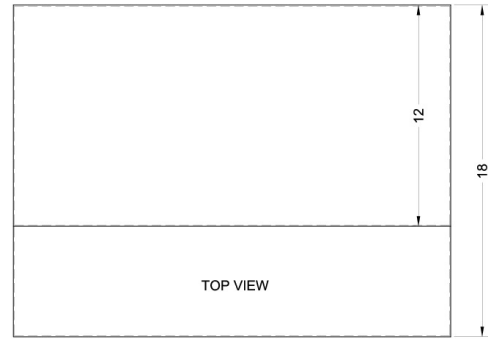

# Shell30B

5" x 30" x 18" (H x W x D)

30" wide shell hood in black

### Highlights:

30" wide shell hood to match 30" ranges

Black finish and contemporary styling

No electrical components included

## Shell30B Specifications:

Overview	
Height of Cabinet	5.0" (13 cm)
Width	30.0" (76 cm)
Depth	18.0" (46 cm)
Cabinet	Black
Weight	10.0 lbs. (5 kg)
Shipping Weight	15.5 lbs. (7 kg)
Parts & Labor Warranty	1 Year
UPC	761101008059

MODEL NO.	WIDTH
SHELL20	19 7/8"
SHELL24	23 7/8"
SHELL30	29 7/8"
SHELL36	35 7/8"
SHELL42SS	41 7/8"
SHELL48SS	47 7/8"