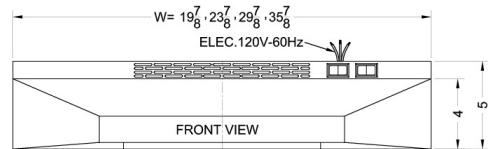

H1730Q

5" x 30" x 18" (H x W x D)

30 inch wide ductless range hood in bisque finish

Highlights:

Designed for ductless (recirculating) operation

30 inch width to match similarly sized ranges

Bisque finish and contemporary styling

H1730Q Specifications:

Overview	
Height of Cabinet	5.0" (13 cm)
Width	30.0" (76 cm)
Depth	18.0" (46 cm)
Cabinet	Bisque
Weight	15.0 lbs. (7 kg)
Shipping Weight	17.0 lbs. (8 kg)
Parts & Labor Warranty	1 Year
UPC	761101016580

MODEL NO.	WIDTH
H1720	19 7/8"
H1724	23 7/8"
H1730	29 7/8"
H1736	35 7/8"