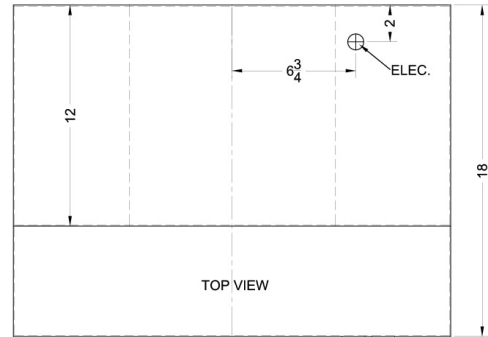

H1730Q

5" x 30" x 18" (H x W x D)

30 inch wide ductless range hood in bisque finish

Highlights:

Designed for ductless (recirculating) operation

30 inch width to match similarly sized ranges

Bisque finish and contemporary styling

H1730Q Specifications:

Overview	
Height of Cabinet	5.0" (13 cm)
Width	30.0" (76 cm)
Depth	18.0" (46 cm)
Cabinet	Bisque
Weight	15.0 lbs. (7 kg)
Shipping Weight	17.0 lbs. (8 kg)
Parts & Labor Warranty	1 Year
UPC	761101016580

MODEL NO.	WIDTH
H1720	19 7/8"
H1724	23 7/8"
H1730	29 7/8"
H1736	35 7/8"