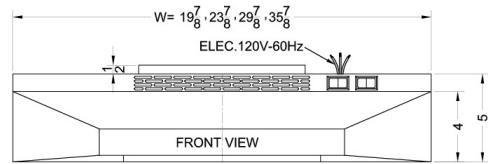

H1630W

5" x 30" x 18" (H x W x D)

30 inch wide convertible range hood for ducted or ductless use in white finish

Highlights:

30" wide range hood to match 30" ranges

Convertible from top or rear venting into non-vented recirculating mode

White finish and contemporary styling

Product Features:

30 inch width	Designed to match 30 inch ranges; also available in 20, 24, and 36 inch widths
Convertible range hood	Use top or rear venting or convert into non-vented recirculating mode
White finish	Black, bisque, and stainless steel also available
Two-speed fan	Variable speed for more ventilation options
Light	Switchable light offers more convenience in your kitchen
Aluminum-charcoal filter	Provides thorough filtering to reduce odors
Made in the USA	Solidly constructed for years of use
More sizes available	Additional sizes can be specially ordered (minimums apply)

H1630W Specifications:

Overview	
Height of Cabinet	5.0" (13 cm)
Width	30.0" (76 cm)
Depth	18.0" (46 cm)
Cabinet	White
Voltage/Frequency	115 V AC/60 Hz
Weight	15.0 lbs. (7 kg)
Shipping Weight	17.0 lbs. (8 kg)
Parts & Labor Warranty	1 Year
UPC	761101007861

MODEL NO.	WIDTH
1600EZVx20	19 7/8"
1600EZVx24	23 7/8"
1600EZVx30	29 7/8"
1600EZVx36	35 7/8"