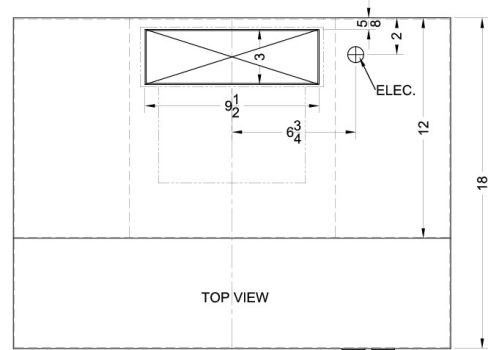

H1630W Specifications:

Overview	
Height of Cabinet	5.0" (13 cm)
Width	30.0" (76 cm)
Depth	18.0" (46 cm)
Cabinet	White
Voltage/Frequency	115 V AC/60 Hz
Weight	15.0 lbs. (7 kg)
Shipping Weight	17.0 lbs. (8 kg)
Parts & Labor Warranty	1 Year
UPC	761101007861

MODEL NO.	WIDTH
1600EZVx20	19 7/8"
1600EZVx24	23 7/8"
1600EZVx30	29 7/8"
1600EZVx36	35 7/8"