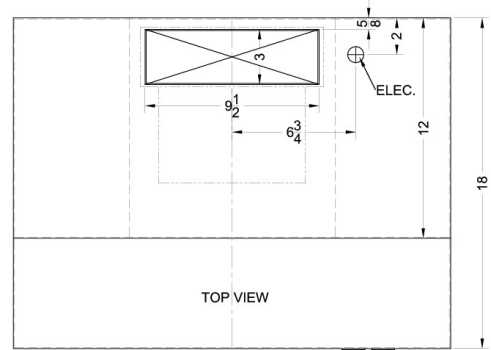

H1630SS

5" x 30" x 18" (H x W x D)

30 inch wide convertible range hood for ducted or ductless use in stainless steel finish

Highlights:

30" wide range hood to match 30" ranges

Convertible from top or rear venting into non-vented recirculating mode

H1630SS Specifications:

Overview	
Height of Cabinet	5.0" (13 cm)
Width	30.0" (76 cm)
Depth	18.0" (46 cm)
Cabinet	Stainless Steel
Voltage/Frequency	115 V AC/60 Hz
Weight	15.0 lbs. (7 kg)
Shipping Weight	17.0 lbs. (8 kg)
Parts & Labor Warranty	1 Year
UPC	761101007892

MODEL NO.	WIDTH
1600EZVx20	19 7/8"
1600EZVx24	23 7/8"
1600EZVx30	29 7/8"
1600EZVx36	35 7/8"