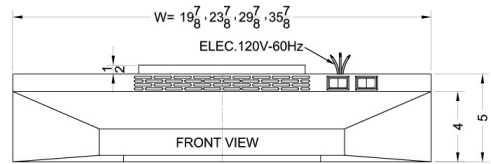

H1630SS

5" x 30" x 18" (H x W x D)

30 inch wide convertible range hood for ducted or ductless use in stainless steel finish

Highlights:

30" wide range hood to match 30" ranges

Convertible from top or rear venting into non-vented recirculating mode

Stainless steel finish for lasting durability

Product Features:

30 inch width	Designed to match 30 inch ranges; also available in 20, 24, and 36 inch widths
Convertible range hood	Use top or rear venting or convert into non-vented recirculating mode
Stainless steel finish	White, black, and bisque hoods also available in same size
Aluminum-charcoal filter	Provides thorough filtering to reduce odors
Two-speed fan	Variable speed for more ventilation options
Light	Switchable light offers more convenience in your kitchen
Made in the USA	Solidly constructed for years of use
More sizes available	Additional sizes can be specially ordered (minimums apply)

H1630SS Specifications:

Overview	
Height of Cabinet	5.0" (13 cm)
Width	30.0" (76 cm)
Depth	18.0" (46 cm)
Cabinet	Stainless Steel
Voltage/Frequency	115 V AC/60 Hz
Weight	15.0 lbs. (7 kg)
Shipping Weight	17.0 lbs. (8 kg)
Parts & Labor Warranty	1 Year
UPC	761101007892

MODEL NO.	WIDTH
1600EZVx20	19 7/8"
1600EZVx24	23 7/8"
1600EZVx30	29 7/8"
1600EZVx36	35 7/8"