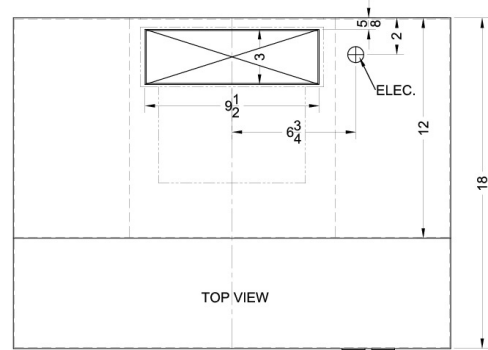

H1630Q Specifications:

Overview	
Height of Cabinet	5.0" (13 cm)
Width	30.0" (76 cm)
Depth	18.0" (46 cm)
Cabinet	Bisque
Weight	15.0 lbs. (7 kg)
Shipping Weight	17.0 lbs. (8 kg)
Parts & Labor Warranty	1 Year
UPC	761101016702

MODEL NO.	WIDTH
1600EZVx20	19 7/8"
1600EZVx24	23 7/8"
1600EZVx30	29 7/8"
1600EZVx36	35 7/8"