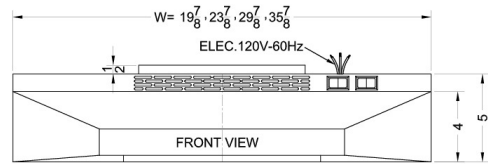

H1630Q

5" x 30" x 18" (H x W x D)

30 inch wide convertible range hood for ducted or ductless use in bisque finish

Highlights:

30" wide range hood to match 30" ranges

Convertible from top or rear venting into non-vented recirculating mode

Features include two-speed fan, switchable light, and combination aluminum-charcoal filter

Product Features:

30 inch width	Designed to match 30 inch ranges; also available in 20, 24, and 36 inch widths
Convertible range hood	Use top or rear venting or convert into non-vented recirculating mode
Bisque finish	White, black, and stainless steel hoods also available in same size
Two-speed fan	Variable speed for more ventilation options
Light	Switchable light offers more convenience in your kitchen
Aluminum-charcoal filter	Provides thorough filtering to reduce odors
Made in the USA	Solidly constructed for years of use
More sizes available	Additional sizes can be specially ordered (minimums apply)

H1630Q Specifications:

Overview	
Height of Cabinet	5.0" (13 cm)
Width	30.0" (76 cm)
Depth	18.0" (46 cm)
Cabinet	Bisque
Weight	15.0 lbs. (7 kg)
Shipping Weight	17.0 lbs. (8 kg)
Parts & Labor Warranty	1 Year
UPC	761101016702

MODEL NO.	WIDTH
1600EZVx20	19 7/8"
1600EZVx24	23 7/8"
1600EZVx30	29 7/8"
1600EZVx36	35 7/8"