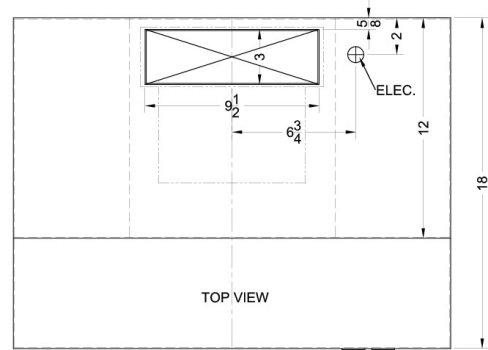

## H1630B Specifications:

Overview	
Height of Cabinet	5.0" (13 cm)
Width	30.0" (76 cm)
Depth	18.0" (46 cm)
Cabinet	Black
Voltage/Frequency	115 V AC/60 Hz
Weight	15.0 lbs. (7 kg)
Shipping Weight	17.0 lbs. (8 kg)
Parts & Labor Warranty	1 Year
UPC	761101007885

MODEL NO.	WIDTH
1600EZVx20	19 7/8"
1600EZVx24	23 7/8"
1600EZVx30	29 7/8"
1600EZVx36	35 7/8"