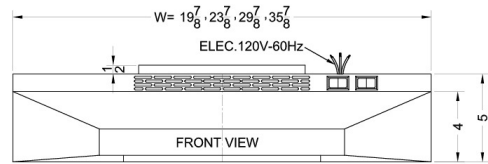

### Product Features:

30 inch width	Designed to match 30 inch ranges; also available in 20, 24, and 36 inch widths
Convertible range hood	Use top or rear venting or convert into non-vented recirculating mode
Black finish	White, bisque, and stainless steel also available in same size
Two-speed fan	Variable speed for more ventilation options
Light	Switchable light offers more convenience in your kitchen
Aluminum-charcoal filter	Provides thorough filtering to reduce odors
Made in the USA	Solidly constructed for years of use
More sizes available	Additional sizes can be specially ordered (minimums apply)

## H1630B Specifications:

Overview	
Height of Cabinet	5.0" (13 cm)
Width	30.0" (76 cm)
Depth	18.0" (46 cm)
Cabinet	Black
Voltage/Frequency	115 V AC/60 Hz
Weight	15.0 lbs. (7 kg)
Shipping Weight	17.0 lbs. (8 kg)
Parts & Labor Warranty	1 Year
UPC	761101007885

MODEL NO.	WIDTH
1600EZVx20	19 7/8"
1600EZVx24	23 7/8"
1600EZVx30	29 7/8"
1600EZVx36	35 7/8"